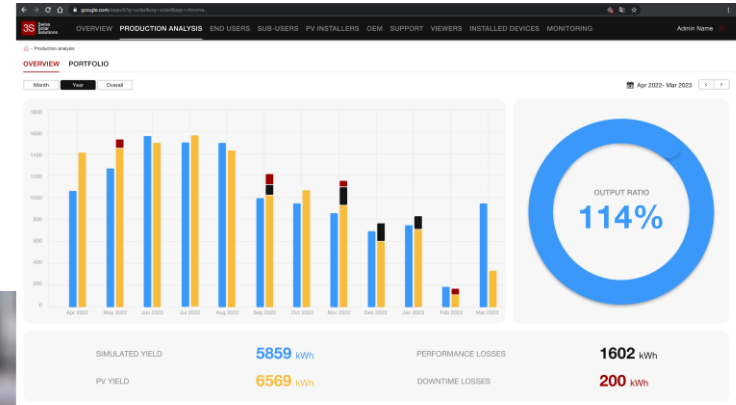

1 Access Swisstopo LiDAR data

2 Compute the near-shading horizon profile

3 Estimate PV system energy yield

Not only monitoring - analyzing the real system against a digital twin at the project location.

> 20000 installations