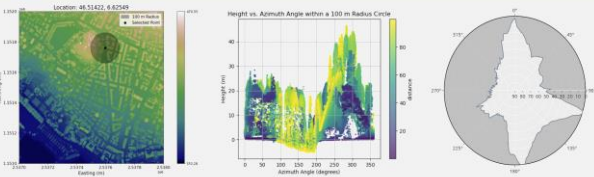

1 Access Swisstopo LiDAR data

2 Compute the near-shading horizon profile

3 Estimate PV system energy yield

Not only monitoring - analyzing the real system against a digital twin at the project location.

> 20000 installations