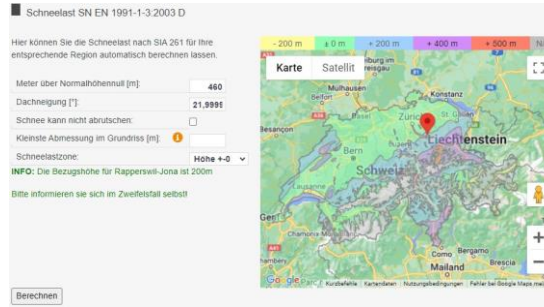

Easy to Plan

From address to roof under 1 hour