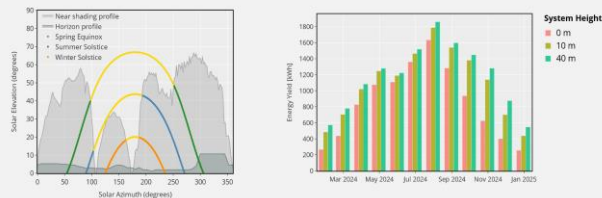

1 Access Swisstopo LiDAR data

2 Compute the near-shading horizon profile

3 Estimate PV system energy yield

Not only monitoring - analyzing the real system against a digital twin at the project location.

> 20000 installations