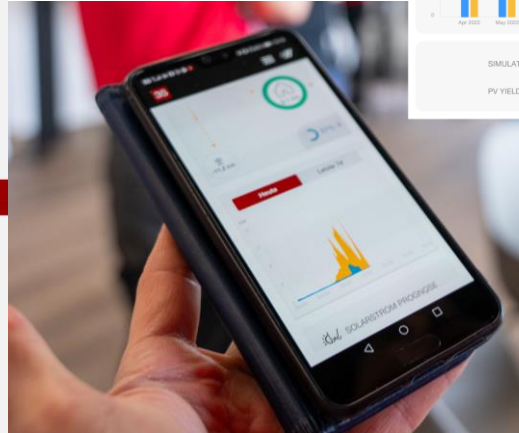

1 Access Swisstopo LiDAR data

2 Compute the near-shading horizon profile

3 Estimate PV system energy yield

Not only monitoring - analyzing the real system against a digital twin at the project location.

> 20000 installations